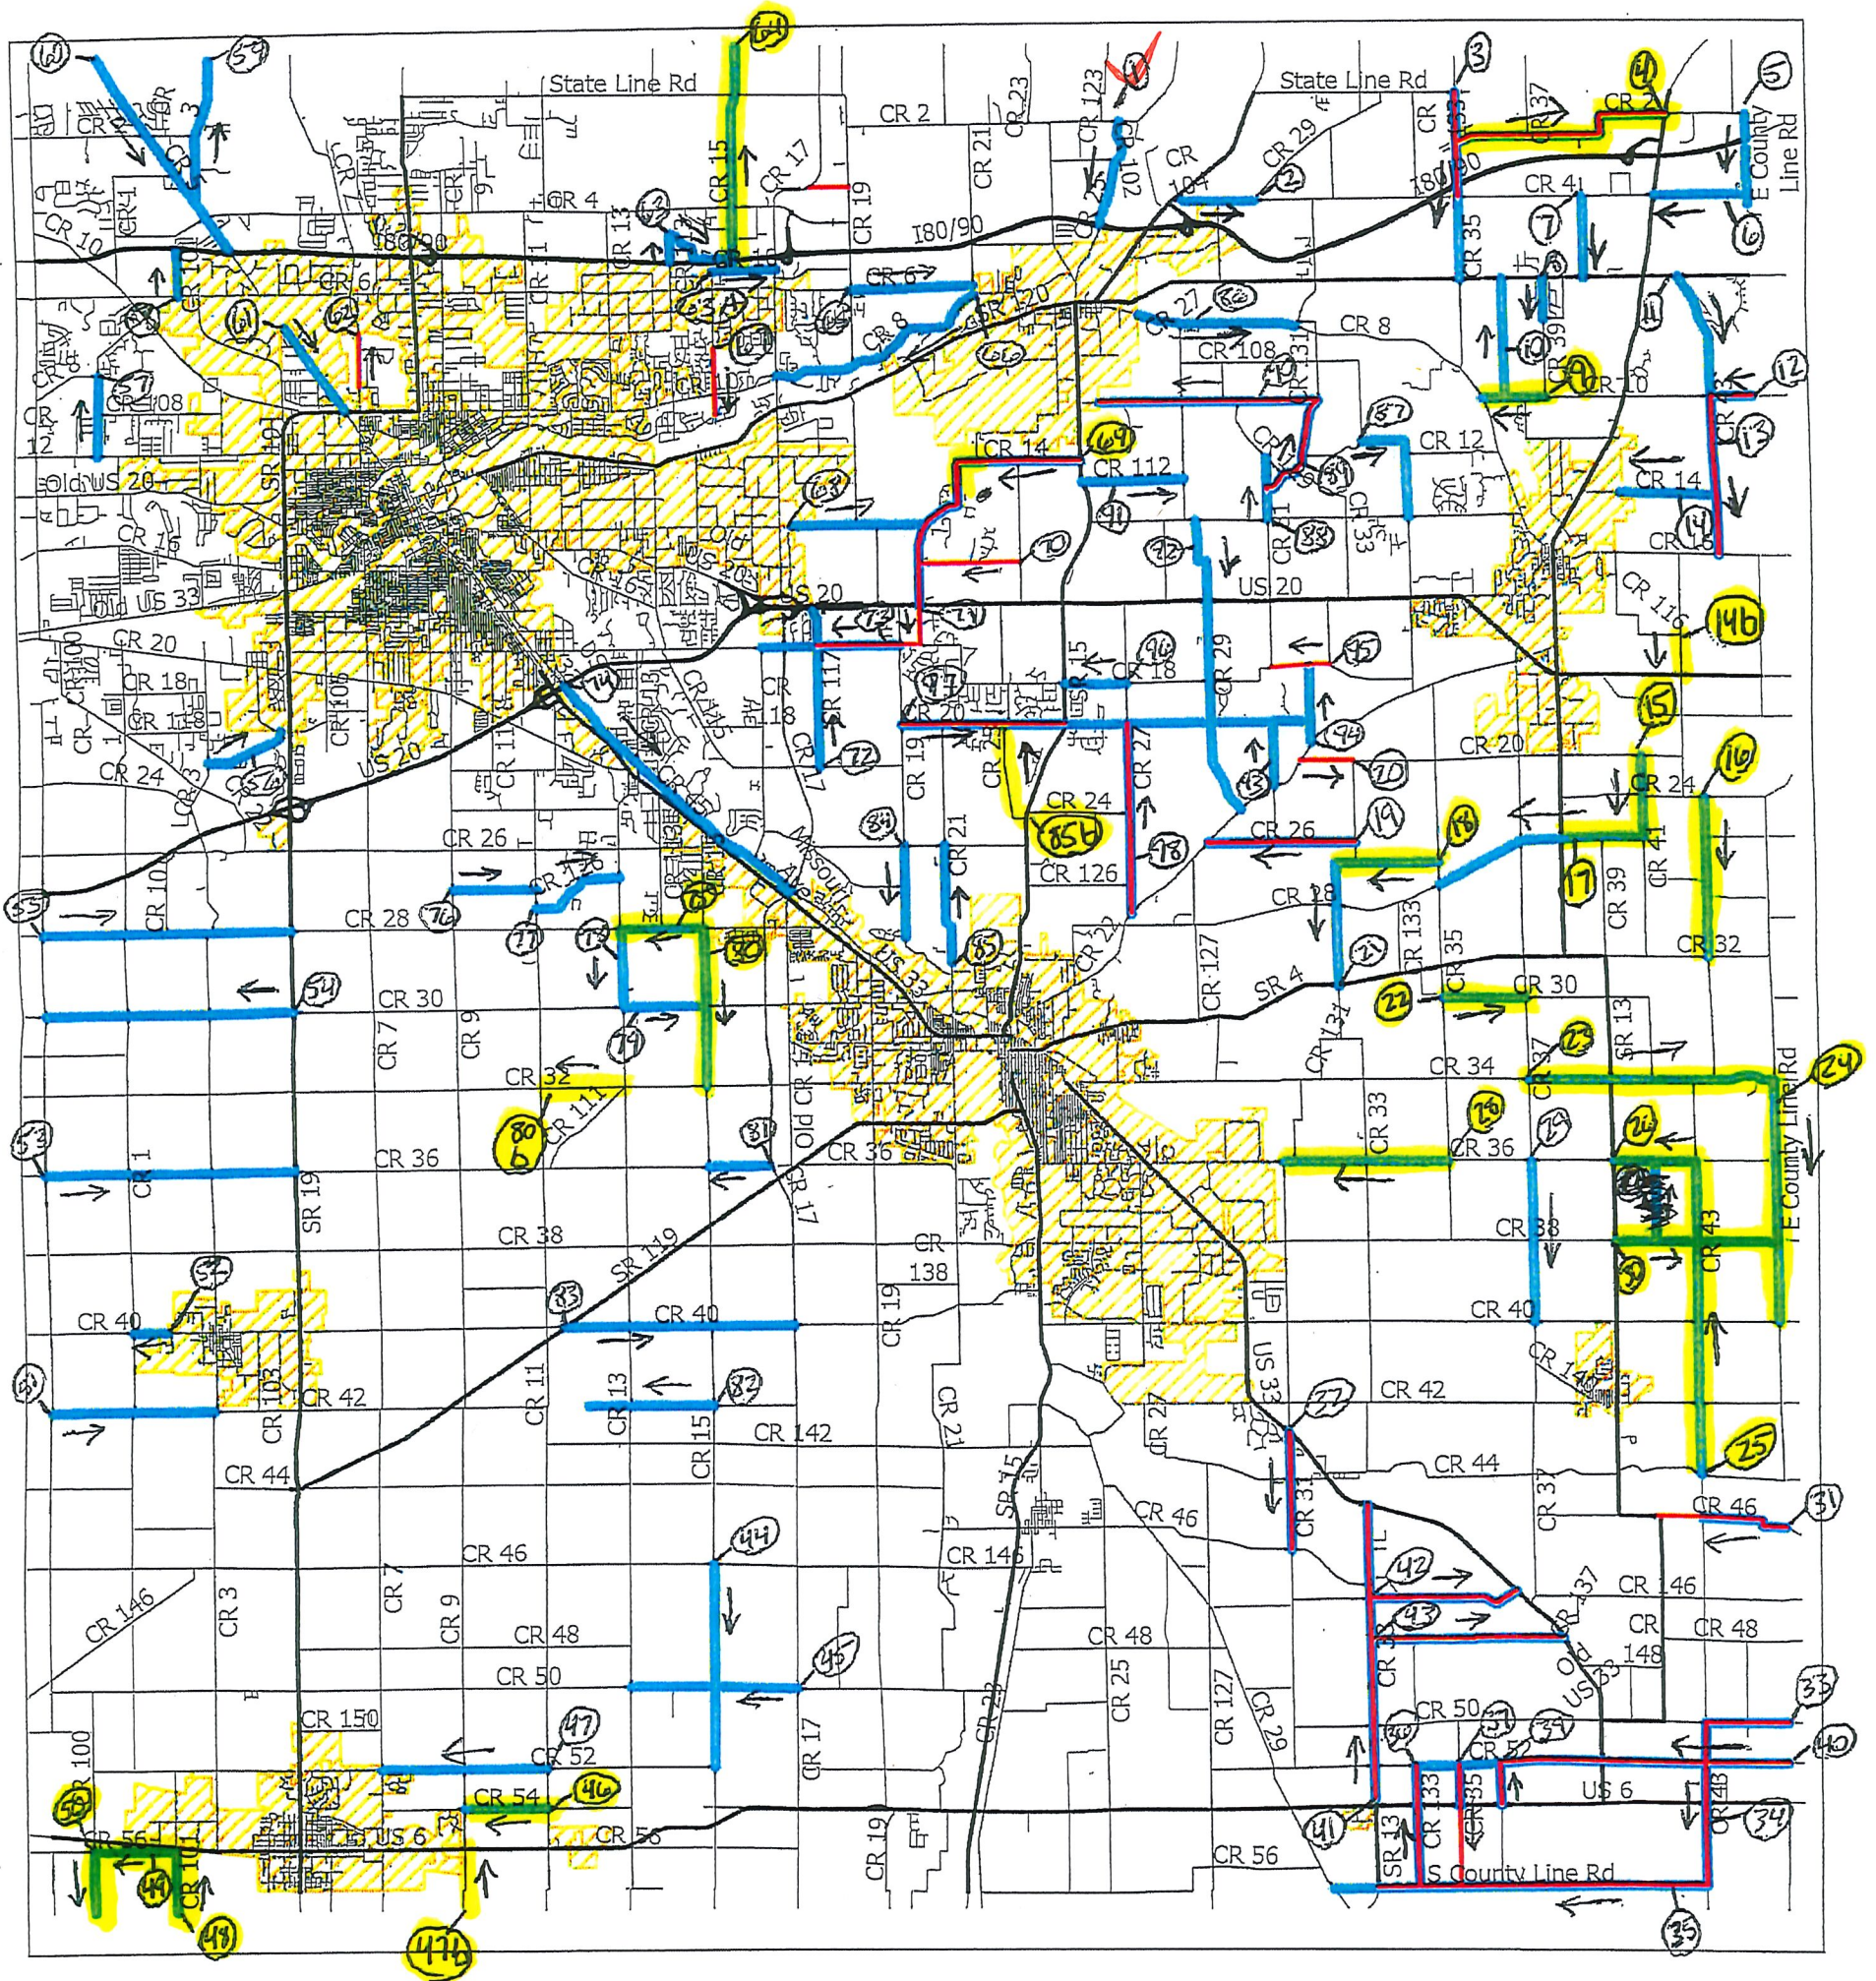

Elkhart County

2026 and Remaining 2025 Chip Seal

This map does not constitute a survey nor an engineering drawing. The map and any information shown on it is not warranted for accuracy, merchantability, or fitness for a particular purpose. Reliance is at the user's risk. Copying or other reproduction of this map and any information shown on it is prohibited without the prior written permission of the County of Elkhart, Indiana.

- Wedging Roads

Incorporated Areas

LEGALSYS

- County Primary
- INDOT Overpass
- St. Joe County

Legend

- State Trunkline
- Toll Road Commission
- <all other values>
- 2025 Planned Chip Seal Not Done
- 2026 Chip Seal

4/9/2026